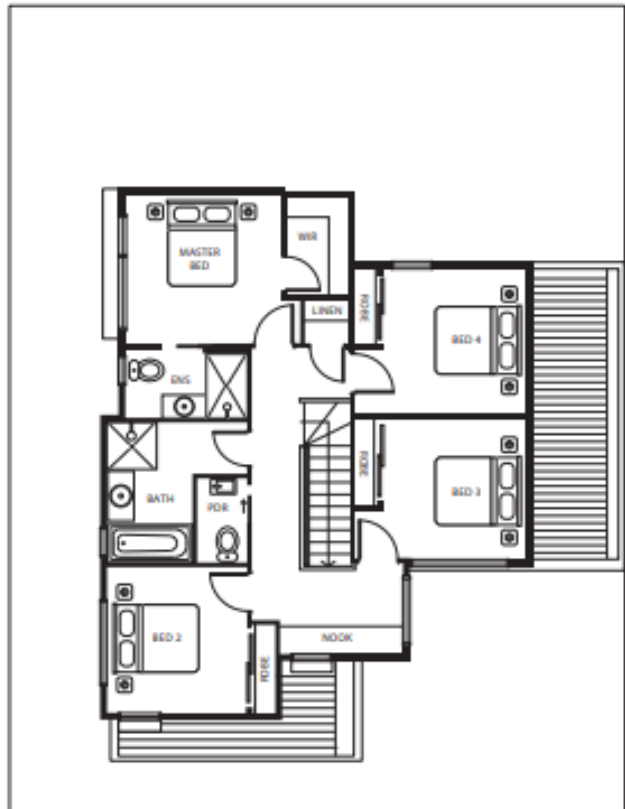

HARREX PROPERTY GROUP

FLOOR PLANS

LOT NUMBER 3119
PLAN FULLERTON
LAND AREA 218m²
HOUSE SIZE 19.03sq

4 2.5 2

NORTHVIEW TERRACE

\$623,000*

GROUND FLOOR

FIRST FLOOR