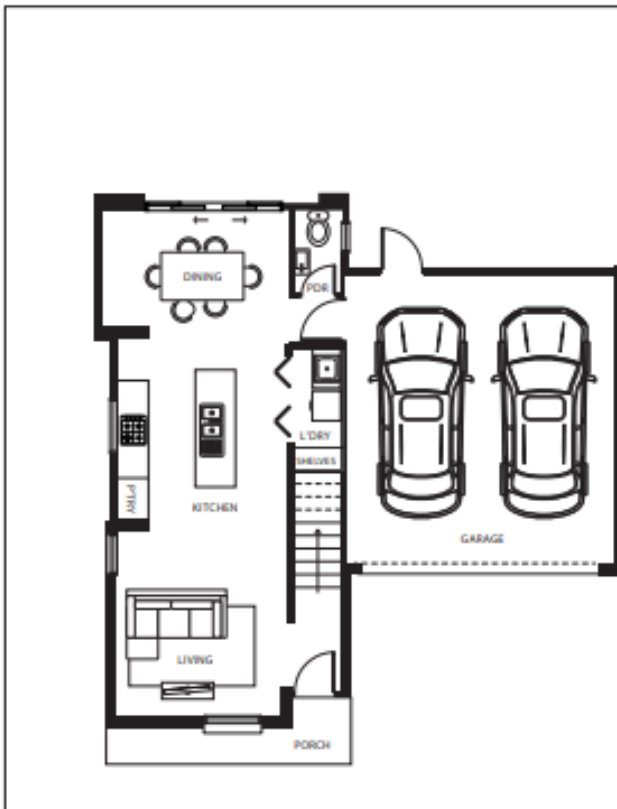

HARREX PROPERTY GROUP

FLOOR PLANS

LOT NUMBER 3119
PLAN FULLERTON
LAND AREA 218m²
HOUSE SIZE 19.03sq

4 2.5 2

NORTHVIEW TERRACE

\$623,000*

GROUND FLOOR

FIRST FLOOR